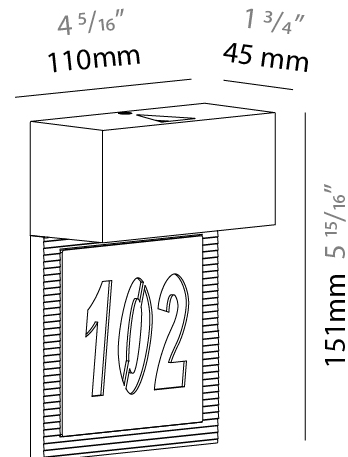

CARTELLO SIGNAL SURFACE

D93127

base number

1. To build a product code in our configurator select the specify button on the base model # product page
2. To build a manual product code on this datasheet choose from the options listed below in blue font and add the suffix to the base model #

GENERAL

Series: Cartello
Subseries: Cartello Signal
Brand: Milan
Division: Design
Mounting Type: Surface
Mounting Location: Wall
Subcategory: Wall Effect

PHYSICAL

Shape: Rectangle
Length (mm): 110
Length (in): $4 \frac{5}{16}$
Height (mm): 151
Depth (mm): 45
Height (in): $5 \frac{15}{16}$
Depth (in): $1 \frac{3}{4}$
Extension (mm): 45
Extension (in): $1 \frac{3}{4}$
Light Distribution: Downlight
Weight (kg): 0.3
Weight (lbs): 0.599
Fixture Finish: Metallic Gray
Fixture Material: Extruded Aluminum

ELECTRICAL

Number of Lamps: 2
Lamp Type: LED
Max. Wattage Per Lamp (W): 8
Dimming: Electronic Low Voltage Dimming
Input Voltage (V): 120Vac Direct Line

LED

Number of LEDs: 2
Color Temperature (°K): 3000
Max. Delivered Lumen (lm): 600
CRI: >80 CRI

OPTICAL

RATINGS AND CERTIFICATIONS

Certified By: CSA Certified to UL and CSA Standards
IP rating: IP44

PROJECT	_____
TYPE	_____
SPECIFIER	_____
QUANTITY	_____
DATE	_____