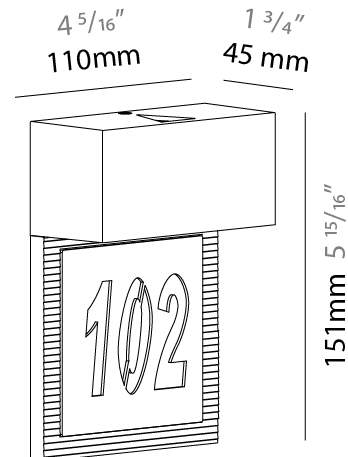

CARTELLO SIGNAL SURFACE

D93053

base number

1. To build a product code in our configurator select the specify button on the base model # product page
2. To build a manual product code on this datasheet choose from the options listed below in blue font and add the suffix to the base model #

GENERAL

Series: Cartello
Subseries: Cartello Signal
Brand: Milan
Division: Design
Mounting Type: Surface
Mounting Location: Wall
Subcategory: Wall Effect

PHYSICAL

Shape: Rectangle
Length (mm): 110
Length (in): $4 \frac{5}{16}$
Height (mm): 151
Height (in): $5 \frac{15}{16}$
Extension (mm): 45
Extension (in): $1 \frac{3}{4}$
Light Distribution: Direct
Weight (kg): 0.82
Weight (lbs): 1.81
Fixture Finish: Metallic Gray
Fixture Material: Aluminum

ELECTRICAL

Number of Lamps: 1
Lamp Type: LED Retrofit
Lamp Shape: T4
Bulb Included: Bulb Not Included
Total Output Wattage (W): 3.5
Max. Wattage Per Lamp (W): 3.5
Lamp Base: G9
Input Voltage (V): 120Vac Direct Line

LED

OPTICAL

RATINGS AND CERTIFICATIONS

Certified By: CSA Certified to UL and CSA Standards
IP rating: IP20